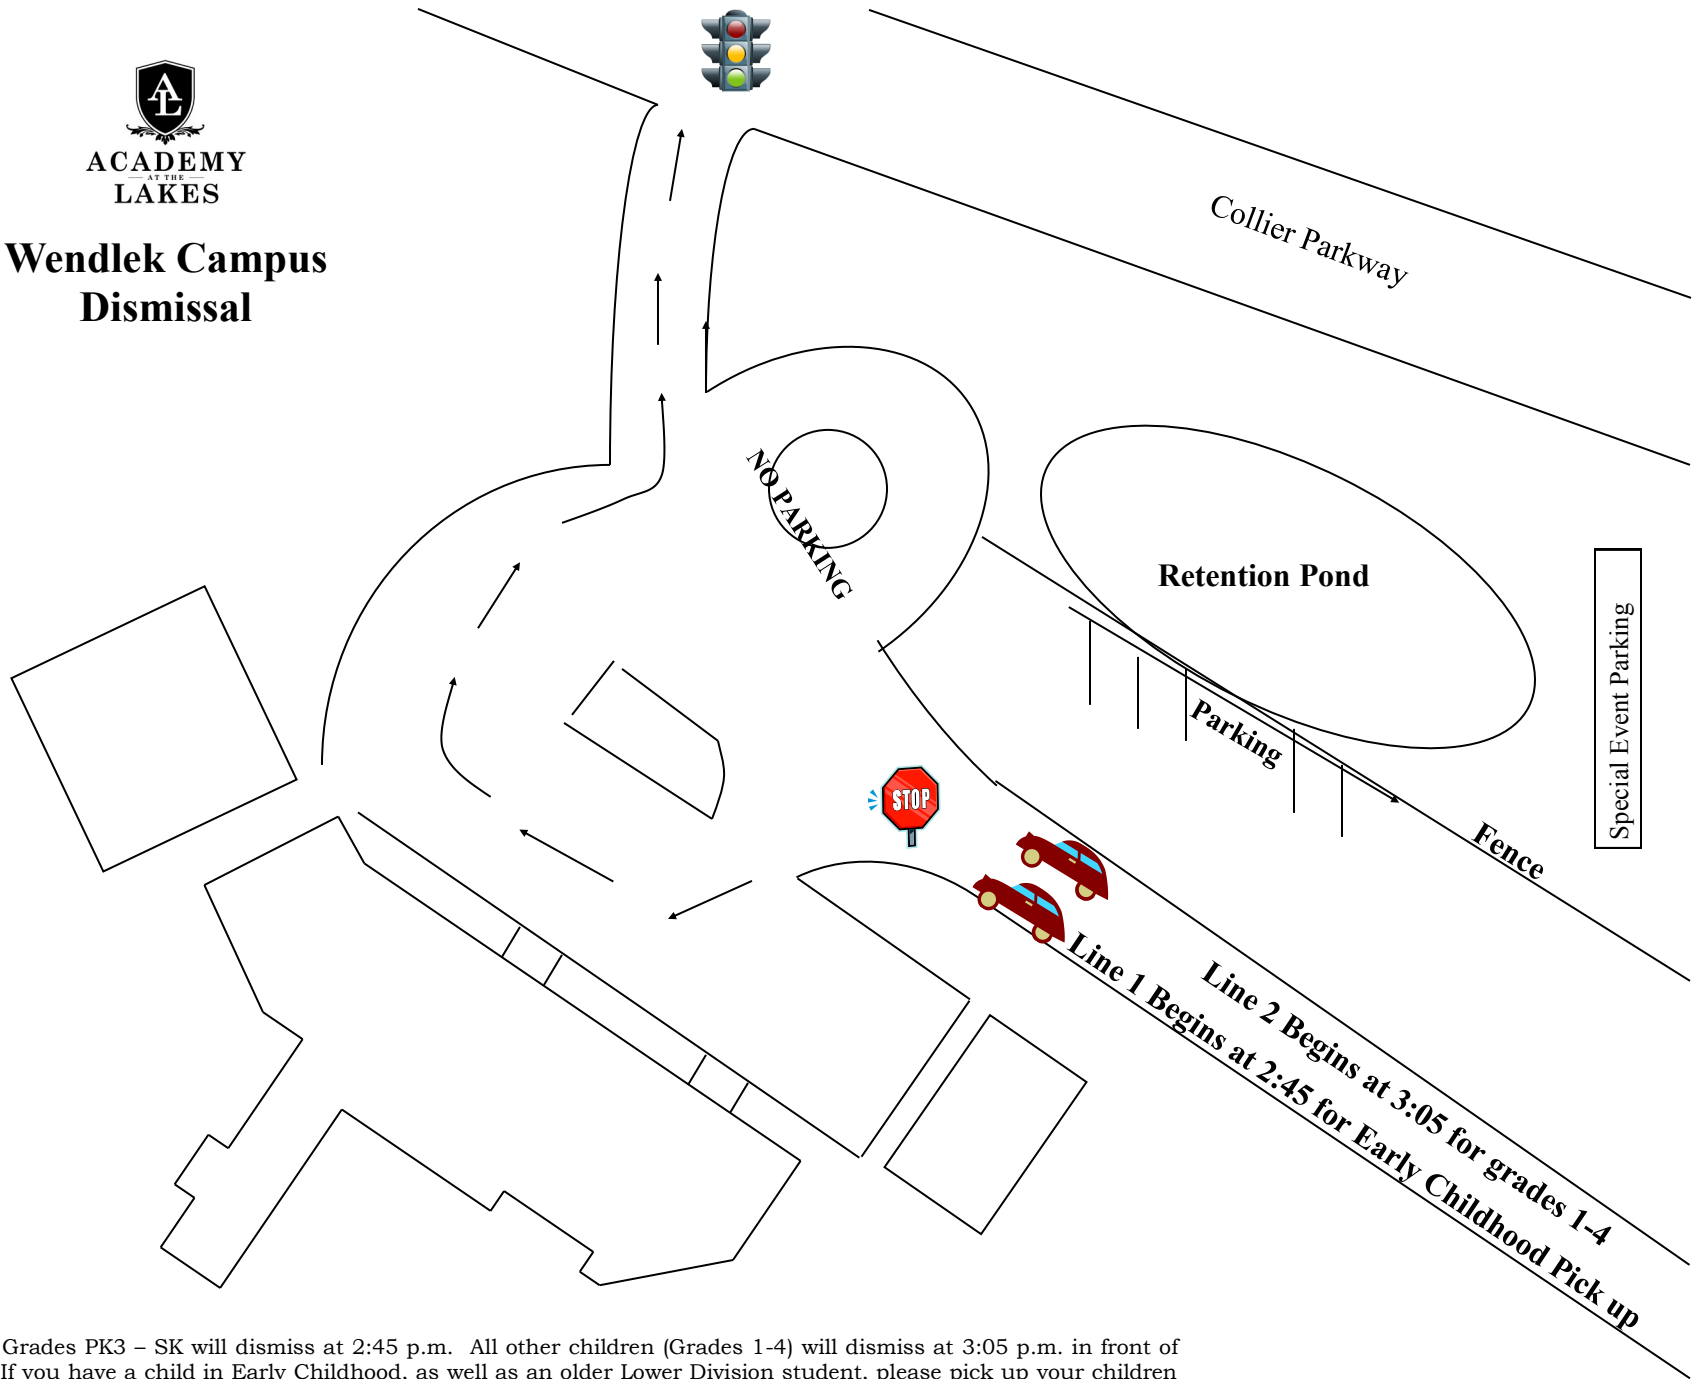

Wendle Campus Dismissal

Students in Grades PK3 – SK will dismiss at 2:45 p.m. All other children (Grades 1-4) will dismiss at 3:05 p.m. in front of the school. If you have a child in Early Childhood, as well as an older Lower Division student, please pick up your children at the later time (3:05 p.m.).