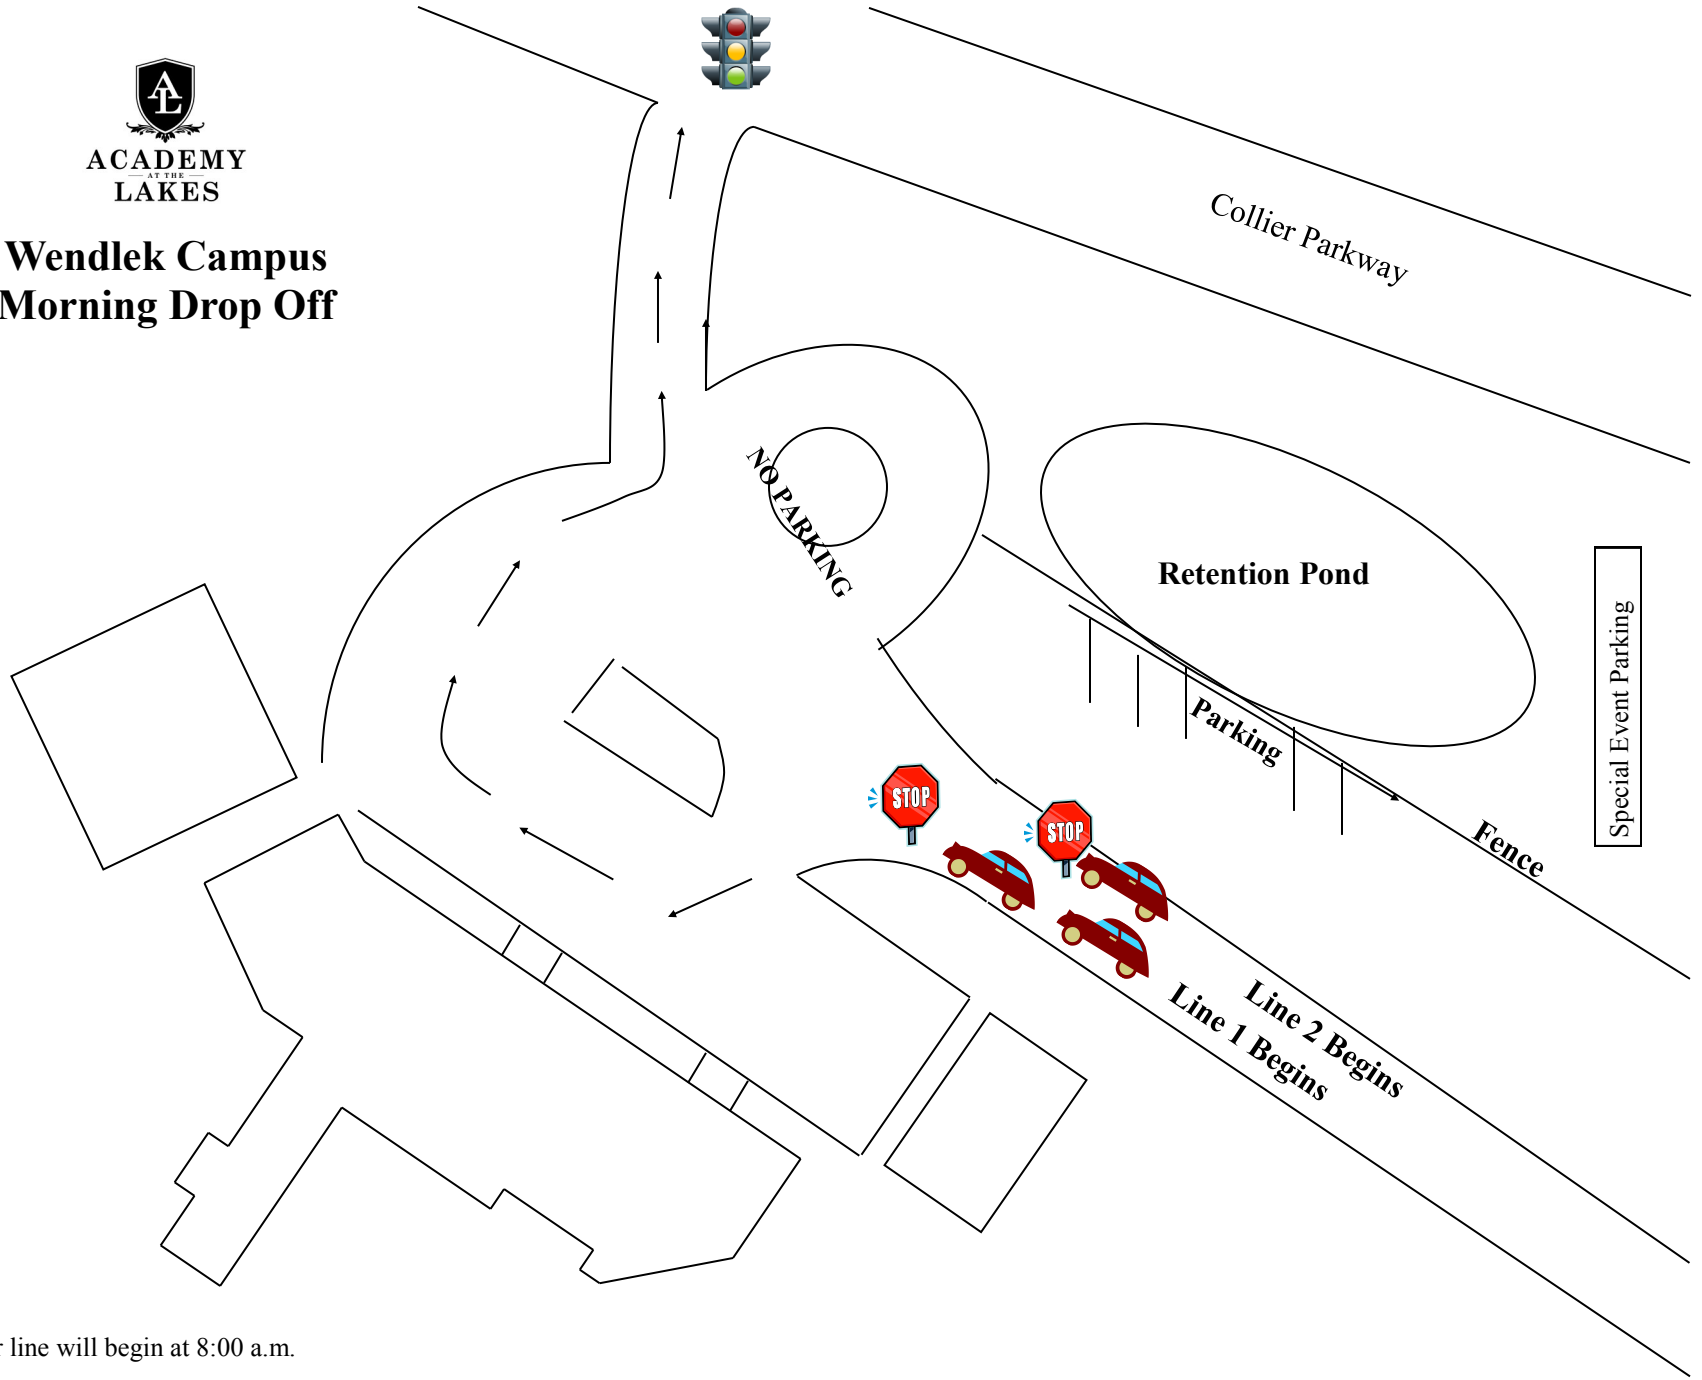

Wendlek Campus Morning Drop Off

Morning car line will begin at 8:00 a.m.