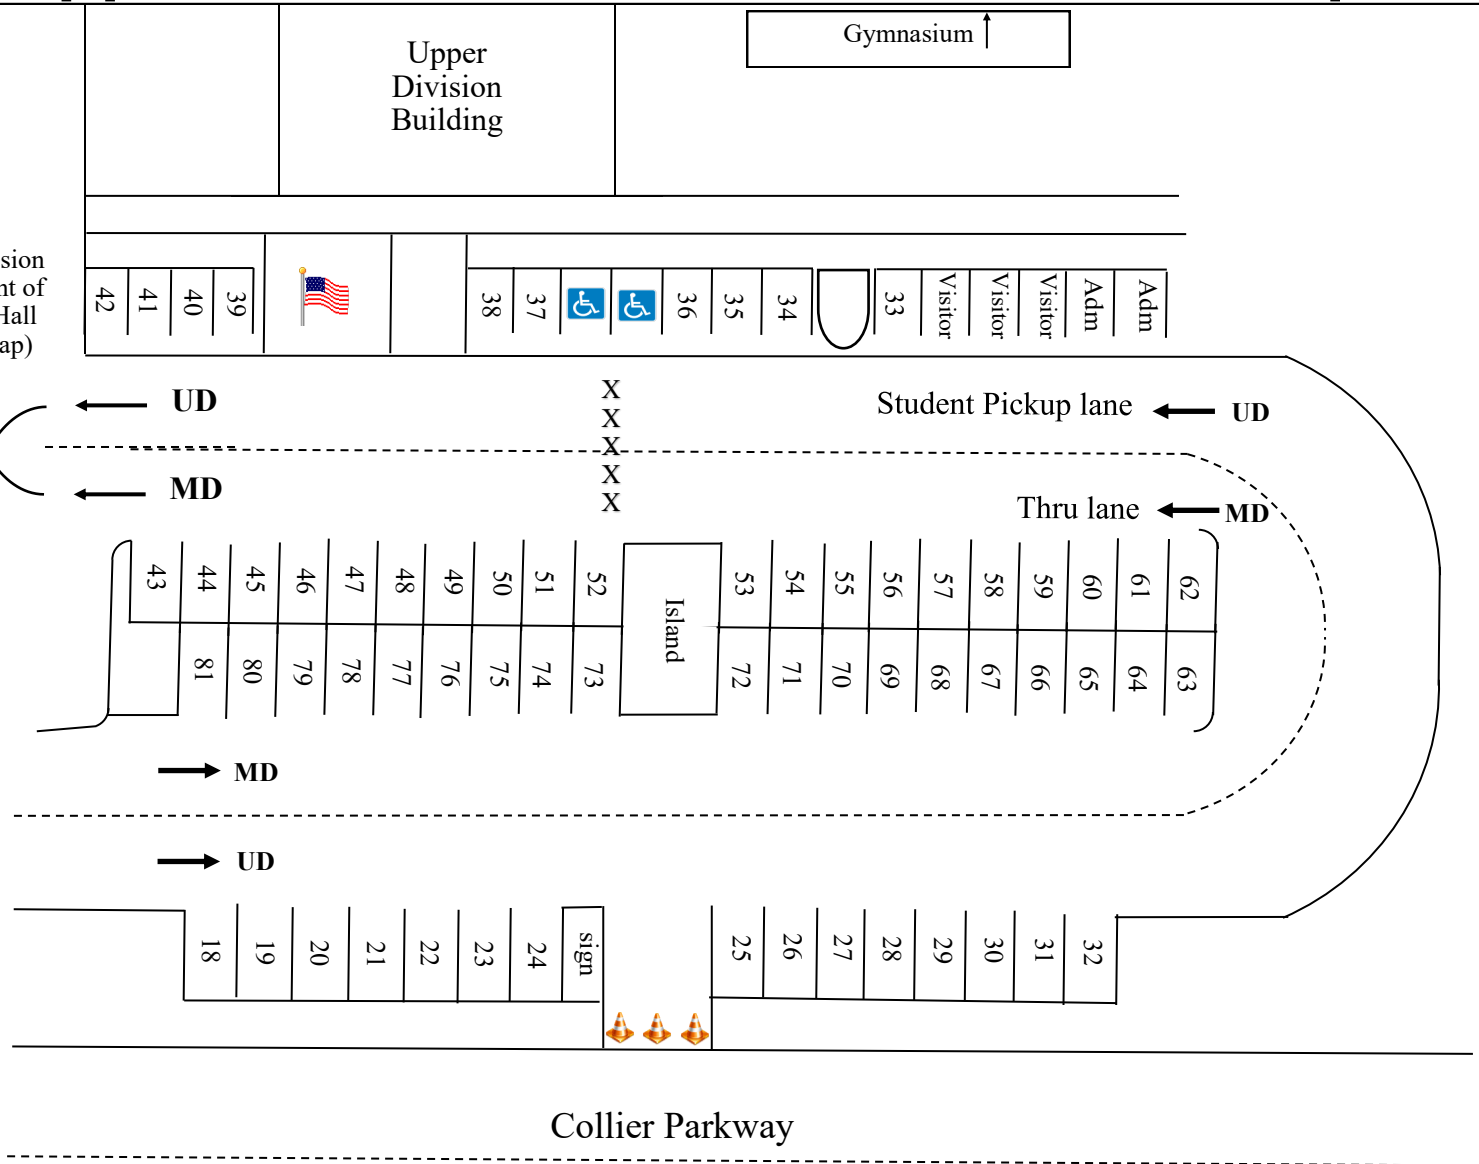

Upper Division Afternoon Dismissal Map

*Middle Division Pickup in front of McCormick Hall (See other map)

Collier Parkway